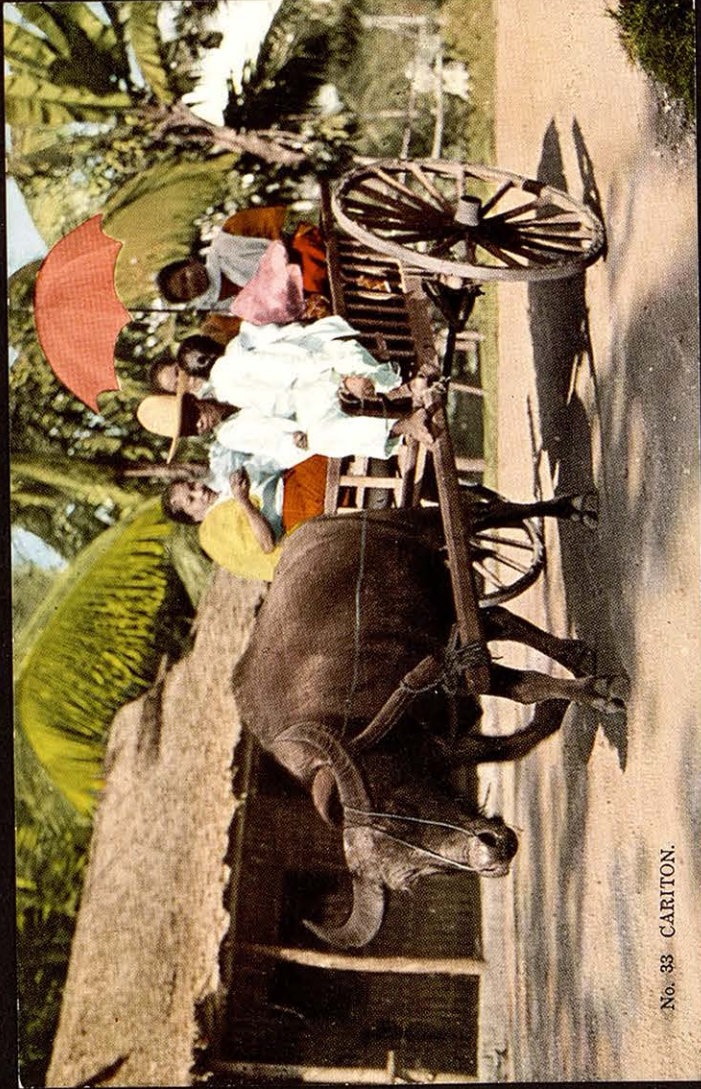

NO. 6 (DEWEY) BOULEVARD, MANILA.

11 Pasig Rhyer viewed from Magallanes Landing.

13 Army and Navy Club, Manila.

23 Iloilo Seashore, P. I.

22 Moro Vinta Boat (P. I.)

No. 33 CARITON.

FRANK HERSHBERGER

BOB TURNER